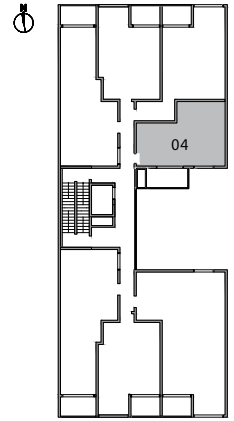

N4 - 1 BED

Interior: 437 sq.ft.

Outdoor: 72 sq.ft.

FLOOR 5, 6, 7